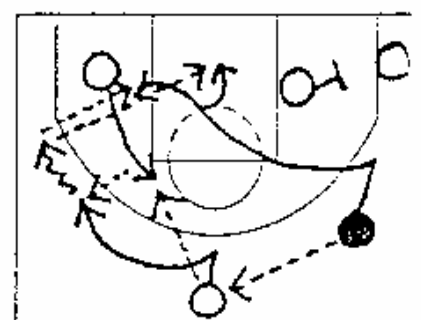

CHICAGO
TRIANGLE OFFENSE

Call "Δ" "SHORT 17"
Notes TRIANGLE OFFENSE
... SHORT 17 ACTION.

Call "SHORT 17" (OPTION 1)
Notes WING HITS POINT,
FLASH ENTRY INTO
SHORT 17 ACTION.

Call "SHORT 17" (OPTION 2)
Notes SHORT 17 HO
INTO SIDE PICK: ROLL

Call "SHORT 17" (OPTION 3)
Notes DECOY SHORT 17
INTO HIGH POST DRIVE.

Call "SHORT 17" (OPTION 4)
Notes DECOY SHORT 17
INTO WIS STAGGER FOR
CORNER, DEFEND WING ON
SCREEN & RELEASE.

Call "SHORT 17" (OPTION 5)
Notes ... OFF STAGGER
OPTION... HP HO W/
ROLL ACTION.

Call "SHORT 17" (OPTION 6)
Notes FAKE SHORT 17 INTO
TRIPLE STAGGER FOR
CORNER OR ELBOW ACTION.

Call "SHORT 17" (OPTION 7)
Notes FAKE SHORT 17
INTO STAGGER WING
RIP FLARE ACTION, ELBOW
ISOLATION.

Call "SHORT 17" (OPTION 8)
Notes SHORT 17 HO,
WING FLASHES INTO
POST, DEFEND SPIN OUT
FOR LOB.