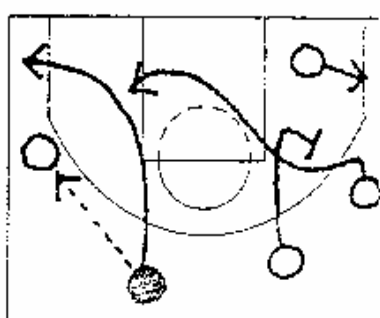

Call "SHORT 17" (OPTION 6)
Notes FAKE SHORT 17 INTO
TRIPLE STAGGER FOR
CORNER OR ELBOW ACTION.

Call "SHORT 17" (OPTION 7)
Notes FAKE SHORT 17
INTO STAGGER WING
RIP FLARE ACTION, ELBOW
ISOLATION.

Call "SHORT 17" (OPTION 8)
Notes SHORT 17 HO,
WING FLASHES INTO
POST, DEFEND SPIN OUT
FOR LOB.

CHICAGO
TRIANGLE OFFENSE

Call "Δ" "POST"
Notes TRIANGLE OFFENSE
... POST ENTRY.

Call "POST" (OPTION 1)
Notes POST HITS CORNER
PLAYER ON BACKDOOR
CUT TO BASKET.

Call "POST" (OPTION 2)
Notes POST ENTRY
W/SPLITS.

Call "POST" (OPTION 3)
Notes POST ENTRY...
CORNER CUTS BASELINE,
WING MAKES SPLIT CUT.

Call "POST" (OPTION 4)
Notes WING-CORNER
SPLIT ACTION.

Call "POST" (OPTION 5)
Notes WILL USE A BRUS
SCREEN TO BRING POS
MAN FROM PERIMETER
BACK INTO LP.

Call "POST" (OPTION 6)
Notes POST FLASHES TO
ELBOW TO COUNTER WING
ENTRY DENIAL, EXPECT
BACKDOOR CUT INTO HO.

Call _____
Notes _____

Call _____
Notes _____

CHICAGO
TRIANGLE OFFENSE

Call "Δ" FLASH
Notes TRIANGLE OFFENSE
...WEAKSIDE FLASH.