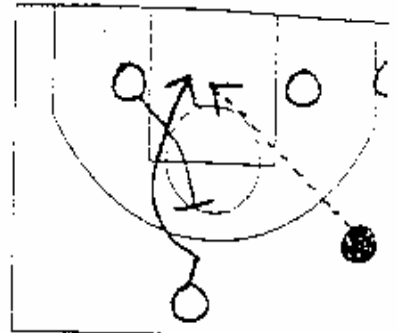

Call "FLASH" (OPTION 4)
Notes FLASH ENTRY...
POINT-WING SPLIT.

Call "FLASH" (OPTION 5)
Notes FLASH ENTRY...
POINT DIVES, ELBOW
AREA ISOLATION
(JORDAN/PIPER)

Call "FLASH" (OPTION 6)
Notes FLASH ENTRY...
TRIPLE STAGGER FOR
POINT AFTER BACKCUT.

Call "FLASH" (OPTION 7)
Notes FLASH ENTRY...
WING SCREENS CORNER
INTO HO.

Call _____
Notes _____

CHICAGO
TRIANGLE OFFENSE

Call: "Δ" WEAKSIDE

Notes TRIANGLE OFFENSE
...WEAKSIDE OPTIONS.

Call: "WEAKSIDE" (OPTION 1)

Notes LOB OPTION OFF
WS BACKOUT W/
JORDAN/PIPPEN.

Call: "WEAKSIDE" (OPTION 2)

Notes SHORT 17 RIP FOR
LOB IF WING TO POINT
PASS IS DENIED.

Call: "WEAKSIDE" (OPTION 3)

Notes WS PIN INTO
ELBOW PICK: ROLL.

Call _____