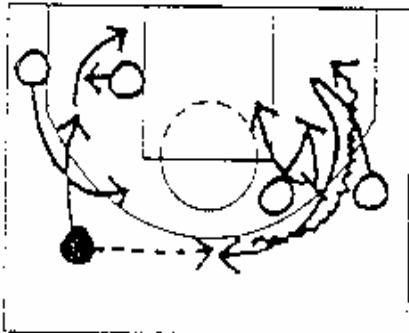

Call "FLASH" (OPTION 4)
Notes FLASH ENTRY...
POINT-WING SPLIT.

Call "FLASH" (OPTION 5)
Notes FLASH ENTRY...
POINT DIVES, ELBOW
AREA ISOLATION
(JORDAN/PIPER)

Call "FLASH" (OPTION 6)
Notes FLASH ENTRY...
TRIPLE STAGGER FOR
POINT AFTER BACKCUT.

Call "FLASH" (OPTION 7)
Notes FLASH ENTRY...
WING SCREENS CORNER
INTO HO.

Call _____
Notes _____

CHICAGO
TRIANGLE OFFENSE

Call: "Δ" WEAKSIDE

Notes TRIANGLE OFFENSE
...WEAKSIDE OPTIONS.

Call: "WEAKSIDE" (OPTION 1)

Notes LOB OPTION OFF
WS BACKOUT W/
JORDAN/PIPPEN.

Call: "WEAKSIDE" (OPTION 2)

Notes SHORT 17 RIP FOR
LOB IF WING TO POINT
PASS IS DENIED.

Call: "WEAKSIDE" (OPTION 3)

Notes WS PIN INTO
ELBOW PICK: ROLL.

Call _____