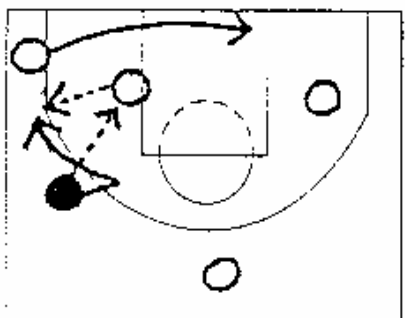

Call "SHORT 17" (OPTION 6)
Notes FAKE SHORT 17 INTO
TRIPLE STAGGER FOR
CORNER OR ELBOW ACTION.

Call "SHORT 17" (OPTION 7)
Notes FAKE SHORT 17
INTO STAGGER WING
RIP FLARE ACTION, ELBOW
ISOLATION.

Call "SHORT 17" (OPTION 8)
Notes SHORT 17 HO,
WING FLASHES INTO
POST, DEFEND SPIN OUT
FOR LOB.

CHICAGO
TRIANGLE OFFENSE

Call "Δ" "POST"
Notes TRIANGLE OFFENSE
... POST ENTRY.

Call "POST" (OPTION 1)
Notes POST HITS CORNER
PLAYER ON BACKDOOR
CUT TO BASKET.

Call "POST" (OPTION 2)
Notes POST ENTRY
W/SPLITS.

Call "POST" (OPTION 3)
Notes POST ENTRY...
CORNER CUTS BASELINE,
WING MAKES SPLIT CUT.

Call "POST" (OPTION 4)
Notes WING-CORNER
SPLIT ACTION.

Call "POST" (OPTION 5)
Notes WILL USE A BRUS
SCREEN TO BRING POS
MAN FROM PERIMETER
BACK INTO LP.