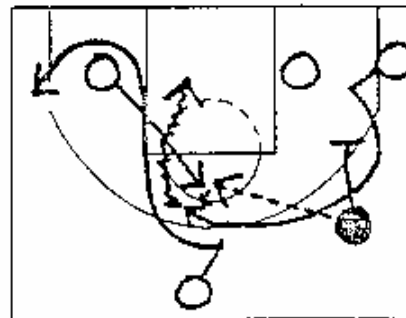

Call "POST" (OPTION 6)
Notes POST FLASHES TO
ELBOW TO COUNTER WING
ENTRY DENIAL, EXPECT
BACKDOOR CUT INTO HO.

Call _____
Notes _____

Call _____
Notes _____

CHICAGO
TRIANGLE OFFENSE

Call "Δ" FLASH
Notes TRIANGLE OFFENSE
...WEAKSIDE FLASH.

Call "FLASH" (OPTION 4)
Notes FLASH ENTRY...
POINT-WING SPLIT.

Call "FLASH" (OPTION 5)
Notes FLASH ENTRY...
POINT DIVES, ELBOW
AREA ISOLATION
(JORDAN/PIPER)

Call "FLASH" (OPTION 6)
Notes FLASH ENTRY...
TRIPLE STAGGER FOR
POINT AFTER BACKCUT.