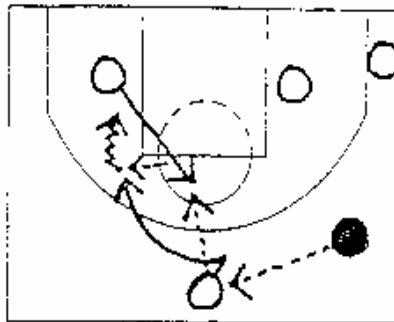

CHICAGO
TRIANGLE OFFENSE

Call "Δ" "SHORT 17"
Notes TRIANGLE OFFENSE
... SHORT 17 ACTION.

Call "SHORT 17" (OPTION 1)
Notes WING HITS POINT,
FLASH ENTRY INTO
SHORT 17 ACTION.

Call "SHORT 17" (OPTION 2)
Notes SHORT 17 HO
INTO SIDE PICK: ROLL