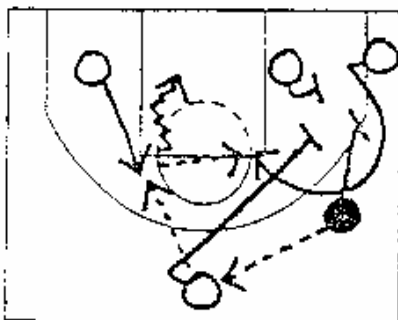

CHICAGO
TRIANGLE OFFENSE

Call "Δ" "SHORT 17"
Notes TRIANGLE OFFENSE
... SHORT 17 ACTION.

Call "SHORT 17" (OPTION 1)
Notes WING HITS POINT,
FLASH ENTRY INTO
SHORT 17 ACTION.

Call "SHORT 17" (OPTION 2)
Notes SHORT 17 HO
INTO SIDE PICK: ROLL

Call "SHORT 17" (OPTION 6)
Notes FAKE SHORT 17 INTO
TRIPLE STAGGER FOR
CORNER OR ELBOW ACTION.

Call "SHORT 17" (OPTION 7)
Notes FAKE SHORT 17
INTO STAGGER WING
RIP FLARE ACTION, ELBOW
ISOLATION.

Call "SHORT 17" (OPTION 8)
Notes SHORT 17 HO,
WING FLASHES INTO
POST, DEFEND SPIN OUT
FOR LOB.