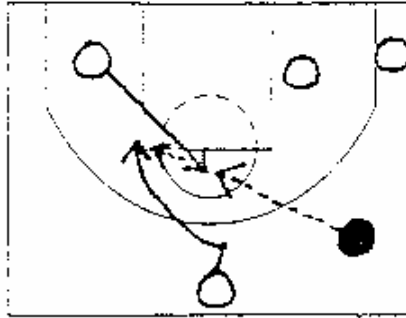

Call "POST" (OPTION 3)
Notes POST ENTRY...
CORNER CUTS BASELINE,
WING MAKES SPLIT CUT.

Call "POST" (OPTION 4)
Notes WING-CORNER
SPLIT ACTION.

Call "POST" (OPTION 5)
Notes WILL USE A BRUS
SCREEN TO BRING POS
MAN FROM PERIMETER
BACK INTO LP.

Call "POST" (OPTION 6)
Notes POST FLASHES TO
ELBOW TO COUNTER WING
ENTRY DENIAL, EXPECT
BACKDOOR CUT INTO HO.

Call _____
Notes _____

Call _____
Notes _____

CHICAGO
TRIANGLE OFFENSE

Call "Δ" FLASH
Notes TRIANGLE OFFENSE
...WEAKSIDE FLASH.

Call "FLASH" (OPTION 4)
Notes FLASH ENTRY...
POINT-WING SPLIT.

Call "FLASH" (OPTION 5)
Notes FLASH ENTRY...
POINT DIVES, ELBOW
AREA ISOLATION
(JORDAN/PIPER)

Call "FLASH" (OPTION 6)
Notes FLASH ENTRY...
TRIPLE STAGGER FOR
POINT AFTER BACKCUT.