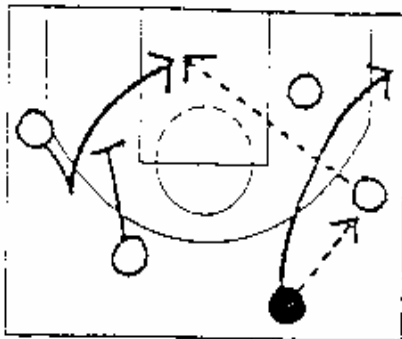

Call "FLASH" (OPTION 4)
Notes FLASH ENTRY...
POINT-WING SPLIT.

Call "FLASH" (OPTION 5)
Notes FLASH ENTRY...
POINT DIVES, ELBOW
AREA ISOLATION
(JORDAN/PIPER)

Call "FLASH" (OPTION 6)
Notes FLASH ENTRY...
TRIPLE STAGGER FOR
POINT AFTER BACKCUT.

Call "FLASH" (OPTION 7)
Notes FLASH ENTRY...
WING SCREENS CORNER
INTO HO.

Call _____
Notes _____

CHICAGO
TRIANGLE OFFENSE

Call: "Δ" WEAKSIDE

Notes TRIANGLE OFFENSE
...WEAKSIDE OPTIONS.

Call: "WEAKSIDE" (OPTION 1)

Notes LOB OPTION OFF
WS BACKOUT W/
JORDAN/PIPPEN.

Call: "WEAKSIDE" (OPTION 2)

Notes SHORT 17 RIP FOR
LOB IF WING TO POINT
PASS IS DENIED.

Call: "WEAKSIDE" (OPTION 3)

Notes WS PIN INTO
ELBOW PICK: ROLL.

Call _____