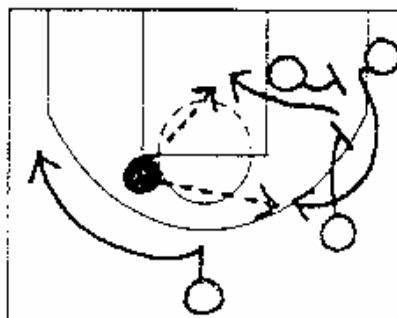

Call "SHORT 17" (OPTION 4)
Notes DECOY SHORT 17
INTO WIS STAGGER FOR
CORNER, DEFEND WING ON
SCREEN & RELEASE.