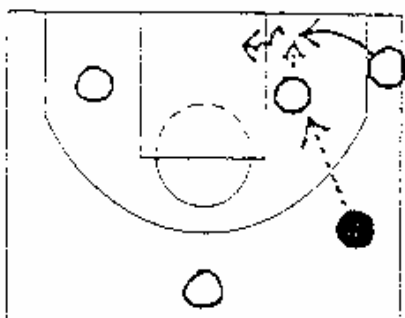

Call "SHORT 17" (OPTION 6)
Notes FAKE SHORT 17 INTO
TRIPLE STAGGER FOR
CORNER OR ELBOW ACTION.

Call "SHORT 17" (OPTION 7)
Notes FAKE SHORT 17
INTO STAGGER WING
RIP FLARE ACTION, ELBOW
ISOLATION.

Call "SHORT 17" (OPTION 8)
Notes SHORT 17 HO,
WING FLASHES INTO
POST, DEFEND SPIN OUT
FOR LOB.

CHICAGO
TRIANGLE OFFENSE

Call "Δ" "POST"
Notes TRIANGLE OFFENSE
... POST ENTRY.

Call "POST" (OPTION 1)
Notes POST HITS CORNER
PLAYER ON BACKDOOR
CUT TO BASKET.

Call "POST" (OPTION 2)
Notes POST ENTRY
W/SPLITS.