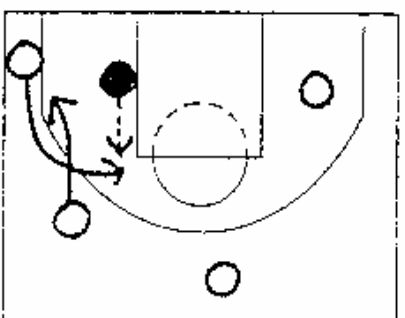

Call "POST" (OPTION 4)
Notes WING-CORNER
SPLIT ACTION.