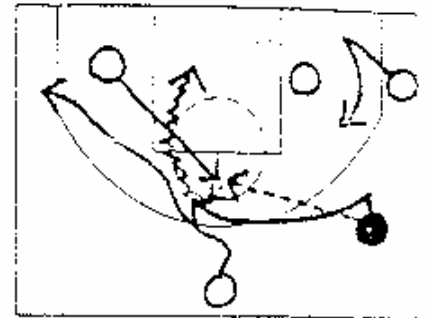

Call "FLASH" (OPTION 2)
Notes FLASH ENTRY...
POINT BACKCUTS TO
CORNER, HO ACTION.