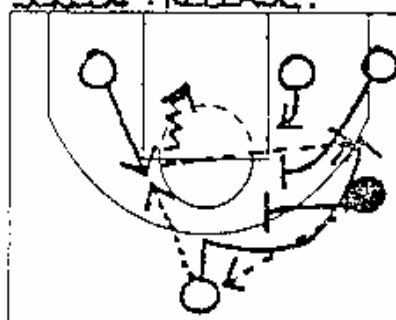

CHICAGO
TRIANGLE OFFENSE

Call "Δ" "SHORT 17"
Notes TRIANGLE OFFENSE
... SHORT 17 ACTION.

Call "SHORT 17" (OPTION 1)
Notes WING HITS POINT,
FLASH ENTRY INTO
SHORT 17 ACTION.

Call "SHORT 17" (OPTION 2)
Notes SHORT 17 HO
INTO SIDE PICK: ROLL

Call "SHORT 17" (OPTION 3)
Notes DECOY SHORT 17
INTO HIGH POST DRIVE.

Call "SHORT 17" (OPTION 4)
Notes DECOY SHORT 17
INTO WIS STAGGER FOR
CORNER, DEFEND WING ON
SCREEN & RELEASE.

Call "SHORT 17" (OPTION 5)
Notes ... OFF STAGGER
OPTION... HP HO W/
ROLL ACTION.

Call "SHORT 17" (OPTION 6)
Notes FAKE SHORT 17 INTO
TRIPLE STAGGER FOR
CORNER OR ELBOW ACTION.

Call "SHORT 17" (OPTION 7)
Notes FAKE SHORT 17
INTO STAGGER WING
RIP FLARE ACTION, ELBOW
ISOLATION.

Call "SHORT 17" (OPTION 8)
Notes SHORT 17 HO,
WING FLASHES INTO
POST, DEFEND SPIN OUT
FOR LOB.