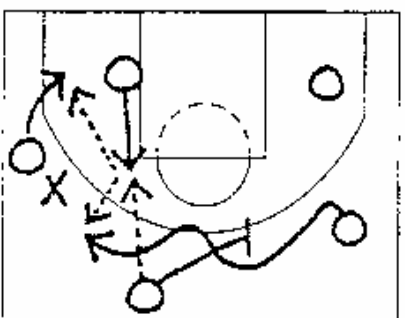

Call "SHORT 17" (OPTION 6)
Notes FAKE SHORT 17 INTO
TRIPLE STAGGER FOR
CORNER OR ELBOW ACTION.

Call "SHORT 17" (OPTION 7)
Notes FAKE SHORT 17
INTO STAGGER WING
RIP FLARE ACTION, ELBOW
ISOLATION.

Call "SHORT 17" (OPTION 8)
Notes SHORT 17 HO,
WING FLASHES INTO
POST, DEFEND SPIN OUT
FOR LOB.

CHICAGO
TRIANGLE OFFENSE

Call "Δ" "POST"
Notes TRIANGLE OFFENSE
... POST ENTRY.

Call "POST" (OPTION 1)
Notes POST HITS CORNER
PLAYER ON BACKDOOR
CUT TO BASKET.

Call "POST" (OPTION 2)
Notes POST ENTRY
W/SPLITS.

Call "POST" (OPTION 3)
Notes POST ENTRY...
CORNER CUTS BASELINE,
WING MAKES SPLIT CUT.

Call "POST" (OPTION 4)
Notes WING-CORNER
SPLIT ACTION.

Call "POST" (OPTION 5)
Notes WILL USE A BRUS
SCREEN TO BRING POS
MAN FROM PERIMETER
BACK INTO LP.

Call "POST" (OPTION 6)
Notes POST FLASHES TO
ELBOW TO COUNTER WING
ENTRY DENIAL, EXPECT
BACKDOOR CUT INTO HO.

Call _____
Notes _____

Call _____
Notes _____

CHICAGO
TRIANGLE OFFENSE

Call "Δ" FLASH
Notes TRIANGLE OFFENSE
...WEAKSIDE FLASH.