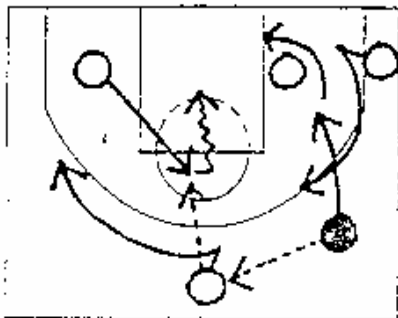

CHICAGO
TRIANGLE OFFENSE

Call "Δ" "SHORT 17"
Notes TRIANGLE OFFENSE
... SHORT 17 ACTION.

Call "SHORT 17" (OPTION 1)
Notes WING HITS POINT,
FLASH ENTRY INTO
SHORT 17 ACTION.

Call "SHORT 17" (OPTION 2)
Notes SHORT 17 HO
INTO SIDE PICK: ROLL

Call "SHORT 17" (OPTION 6)
Notes FAKE SHORT 17 INTO
TRIPLE STAGGER FOR
CORNER OR ELBOW ACTION.

Call "SHORT 17" (OPTION 7)
Notes FAKE SHORT 17
INTO STAGGER WING
RIP FLARE ACTION, ELBOW
ISOLATION.

Call "SHORT 17" (OPTION 8)
Notes SHORT 17 HO,
WING FLASHES INTO
POST, DEFEND SPIN OUT
FOR LOB.