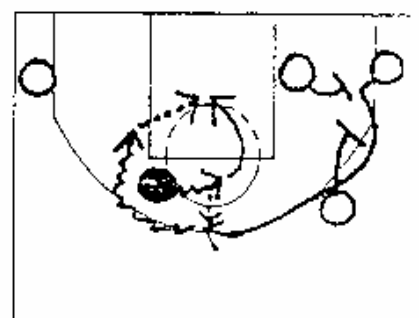

Call "SHORT 17" (OPTION 5)
Notes ... OFF STAGGER
OPTION... HP HO W/
ROLL ACTION.