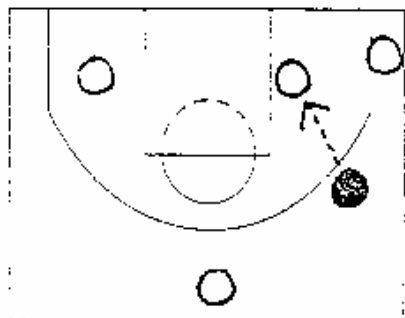

CHICAGO
TRIANGLE OFFENSE

Call "Δ" "POST"
Notes TRIANGLE OFFENSE
... POST ENTRY.