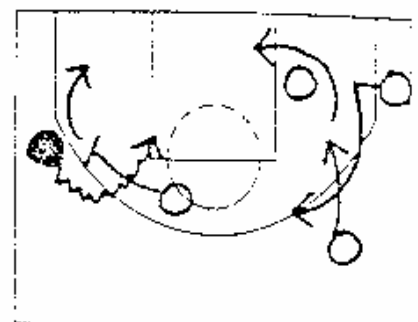

CHICAGO
TRIANGLE OFFENSE

Call "Δ" "SHORT 17"
Notes TRIANGLE OFFENSE
... SHORT 17 ACTION.

Call "SHORT 17" (OPTION 1)
Notes WING HITS POINT,
FLASH ENTRY INTO
SHORT 17 ACTION.

Call "SHORT 17" (OPTION 2)
Notes SHORT 17 HO
INTO SIDE PICK: ROLL

Call "SHORT 17" (OPTION 6)
Notes FAKE SHORT 17 INTO
TRIPLE STAGGER FOR
CORNER OR ELBOW ACTION.

Call "SHORT 17" (OPTION 7)
Notes FAKE SHORT 17
INTO STAGGER WING
RIP FLARE ACTION, ELBOW
ISOLATION.

Call "SHORT 17" (OPTION 8)
Notes SHORT 17 HO,
WING FLASHES INTO
POST, DEFEND SPIN OUT
FOR LOB.