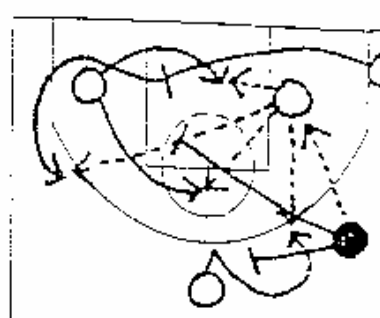

CHICAGO
TRIANGLE OFFENSE

Call "Δ" "SHORT 17"
Notes TRIANGLE OFFENSE
... SHORT 17 ACTION.

Call "SHORT 17" (OPTION 1)
Notes WING HITS POINT,
FLASH ENTRY INTO
SHORT 17 ACTION.

Call "SHORT 17" (OPTION 2)
Notes SHORT 17 HO
INTO SIDE PICK: ROLL

Call "SHORT 17" (OPTION 6)
Notes FAKE SHORT 17 INTO
TRIPLE STAGGER FOR
CORNER OR ELBOW ACTION.

Call "SHORT 17" (OPTION 7)
Notes FAKE SHORT 17
INTO STAGGER WING
RIP FLARE ACTION, ELBOW
ISOLATION.

Call "SHORT 17" (OPTION 8)
Notes SHORT 17 HO,
WING FLASHES INTO
POST, DEFEND SPIN OUT
FOR LOB.

CHICAGO
TRIANGLE OFFENSE

Call "Δ" "POST"
Notes TRIANGLE OFFENSE
... POST ENTRY.

Call "POST" (OPTION 1)
Notes POST HITS CORNER
PLAYER ON BACKDOOR
CUT TO BASKET.

Call "POST" (OPTION 2)
Notes POST ENTRY
W/SPLITS.

Call "POST" (OPTION 3)
Notes POST ENTRY...
CORNER CUTS BASELINE,
WING MAKES SPLIT CUT.

Call "POST" (OPTION 4)
Notes WING-CORNER
SPLIT ACTION.

Call "POST" (OPTION 5)
Notes WILL USE A BRUS
SCREEN TO BRING POS
MAN FROM PERIMETER
BACK INTO LP.