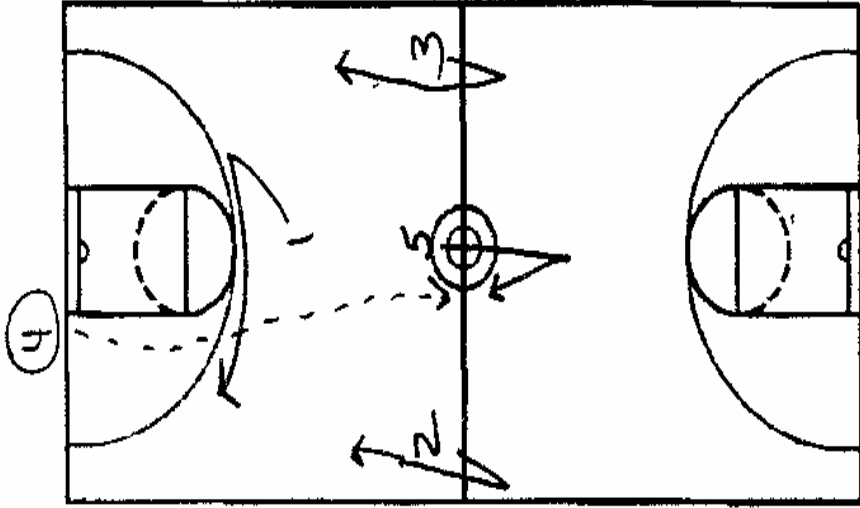

# LATE GAME FULL-COURT SITUATION: Timeout at Halfcourt

\* Timeout at 1/2 CT.  
(Playing behind 5)

- ⑤ Sprints 5-6 Steps then quickly plants and comes back to ball
- ⑤ MUST CATCH ball if thrown
- Everyone yells "timeout" on CATCH

\* Timeout at 1/2 CT  
(5 is fronted)

- Go Deep to ⑤ after ⑤ CUTS hard into defender then goes deep.

\* Timeout at 1/2 CT  
(5 doubled)

- Go to ①, ②, or ③
- Get to 1/2 CT ASAP
- Everyone yell "timeout" as dribbler/ball gets to 1/2 CT.