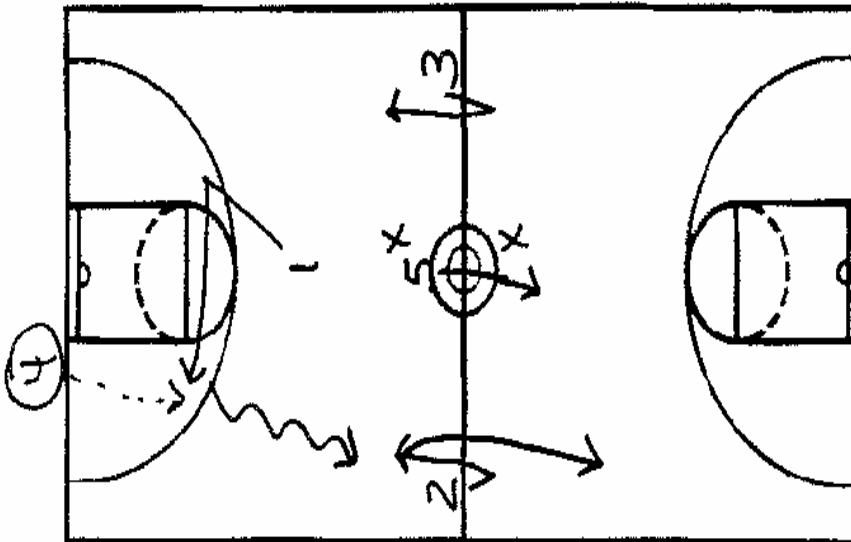

# LATE GAME FULL-COURT SITUATION: Timeout at Halfcourt

\* Timeout at 1/2 CT.  
(Playing behind 5)

- ⑤ Sprints 5-6 Steps then quickly plants and comes back to ball
- ⑤ MUST CATCH ball if thrown
- Everyone yells "timeout" on CATCH

\* Timeout at 1/2 CT  
(5 is fronted)

- Go Deep to ⑤ after ⑤ CUTS hard into defender then goes deep.

\* Timeout at 1/2 CT  
(5 doubled)

- Go to ①, ②, or ③
- Get to 1/2 CT ASAP
- Everyone yell "timeout" as dribbler/ball gets to 1/2 CT.