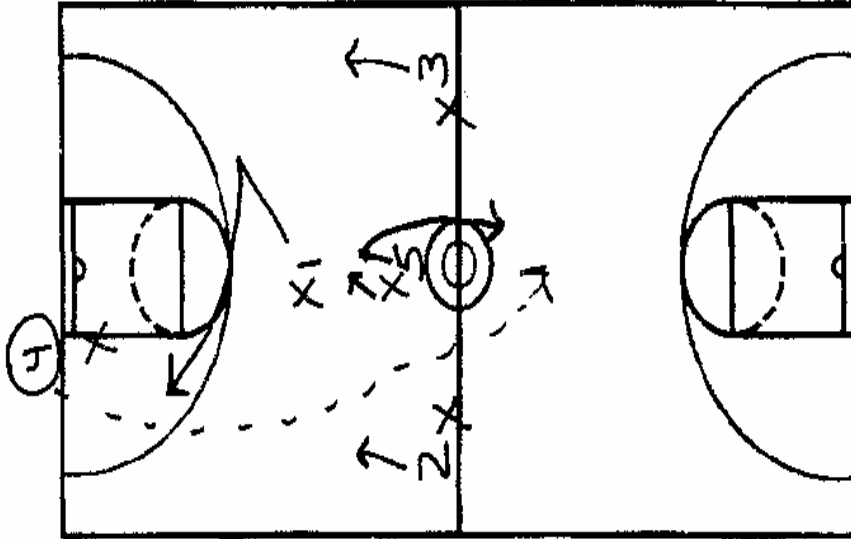

# LATE GAME FULL-COURT SITUATION: Timeout at Halfcourt

\* Timeout at 1/2 CT.  
(Playing behind 5)

- ⑤ Sprints 5-6 Steps then quickly plants and comes back to ball
- ⑤ MUST CATCH ball if thrown
- Everyone yells "timeout" on CATCH

\* Timeout at 1/2 CT  
(5 is fronted)

- Go Deep to ⑤ after ⑤ CUTS hard into defender then goes deep.

\* Timeout at 1/2 CT  
(5 doubled)

- Go to ①, ②, or ③
- Get to 1/2 CT ASAP
- Everyone yell "timeout" as dribbler/ball gets to 1/2 CT.