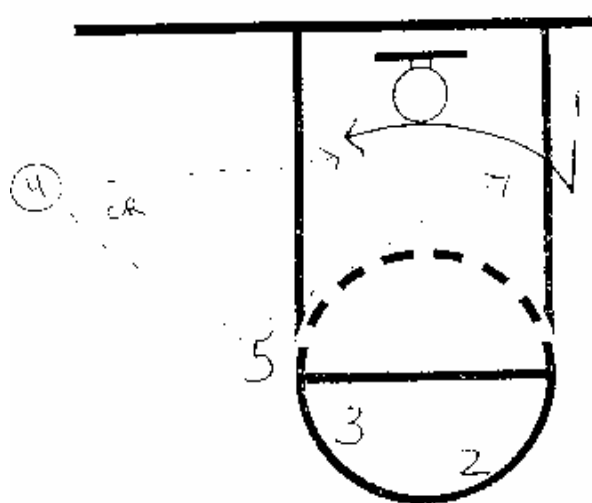

**NOTES**

PLAY TYPE: Sideline O.B.

PLAY NAME: "CORNER"

(OPTION #1)  
(Quick Hitter)

(IF 1 or 5 are not  
immediately open)

(ALTERNATE OPTION)

# COLLEGE

B A S K E T B A L L

Play Type SLOB

Play Name "SPUR"

**NOTES** (Option #1)

(ALTERNATIVE OPTION #1)

- \* ① ③ must sell that they are getting the ball - yell "Ball, Ball"
- \* ④ sprints once ③ clears FT line.