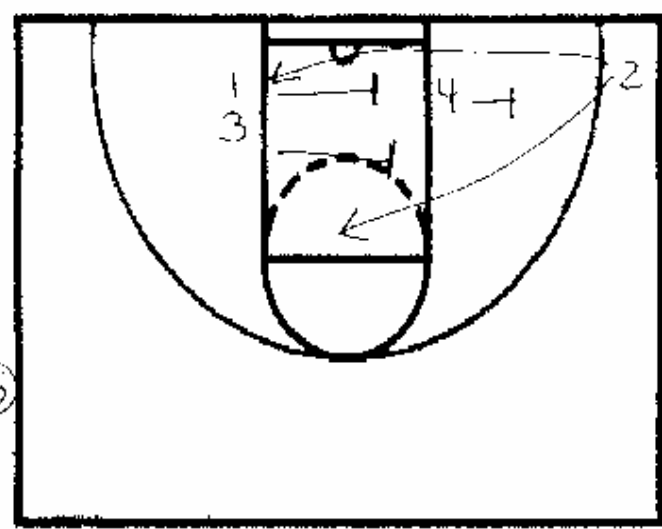

# COLLEGE

B A S K E T B A L L

Play Type SLOB

Play Name "SPUR"

**NOTES** (Option #1)

(ALTERNATIVE OPTION #1)

- \* ① ③ must sell that they are getting the ball - yell "Ball, Ball"
- \* ④ sprints once ③ clears FT line.

② is not open for shot, ① passes to ⑤ in past after cross screen from ④ or reverses to ② who hits ④ coming off a screen from ③

PLAY TYPE: Sideline Out-of-Bounds

PLAY NAME: "Line"