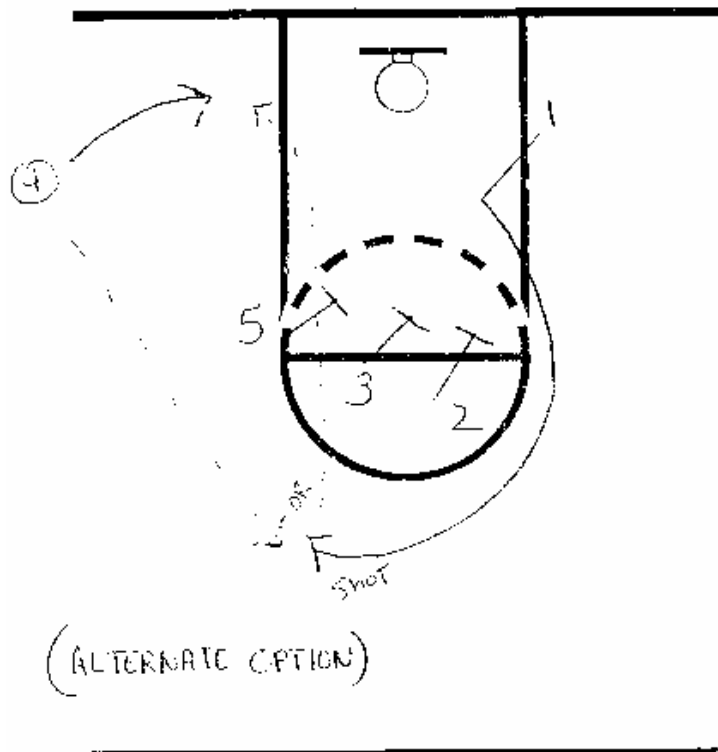

PLAY TYPE: Sideline O.B.

PLAY NAME: "CORNER"

PLAY TYPE: SIDELINE OUT-OF-BOUNDS

PLAY NAME: \_\_\_\_\_

→ TRYING TO GET AN OPEN SHOT FOR ③ OFF OF STAGGERED ① ⑤ Screen

→ IF ③ RECEIVES PASS BUT DOES NOT HAVE SHOT THERE ARE 3 OPTIONS

1. handoff to ② who gets a ~~screen~~ ball screen from ①
2. hit ② on backdoor OFF OF ①'s Screen (if no handoff occurs)
3. hit ⑤ posting up

PLAY TYPE: SLOB

PLAY NAME: "America's Play"

\* Two options for a "3"