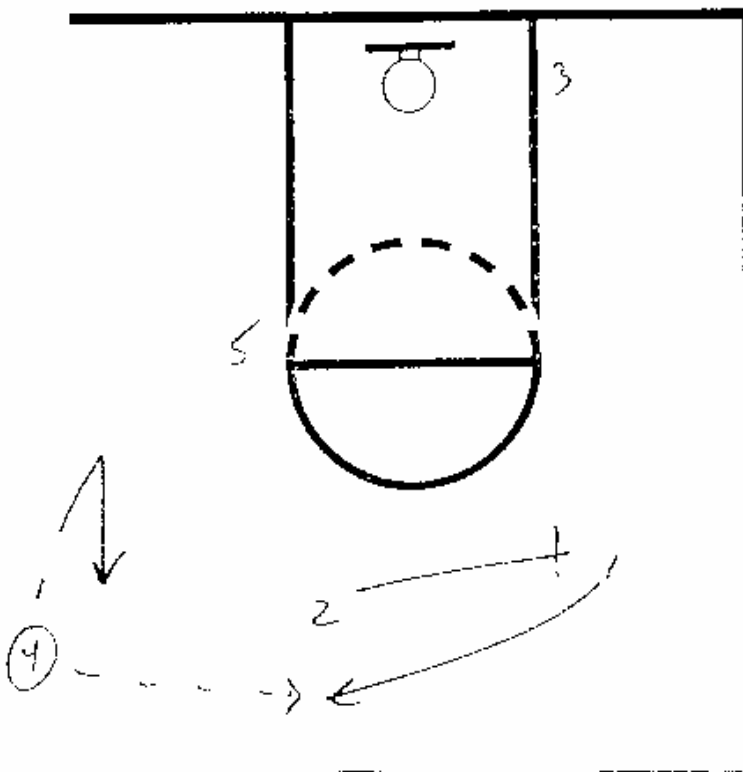

PLAY TYPE: Sideline Out-of-Bounds

PLAY NAME: Special 3