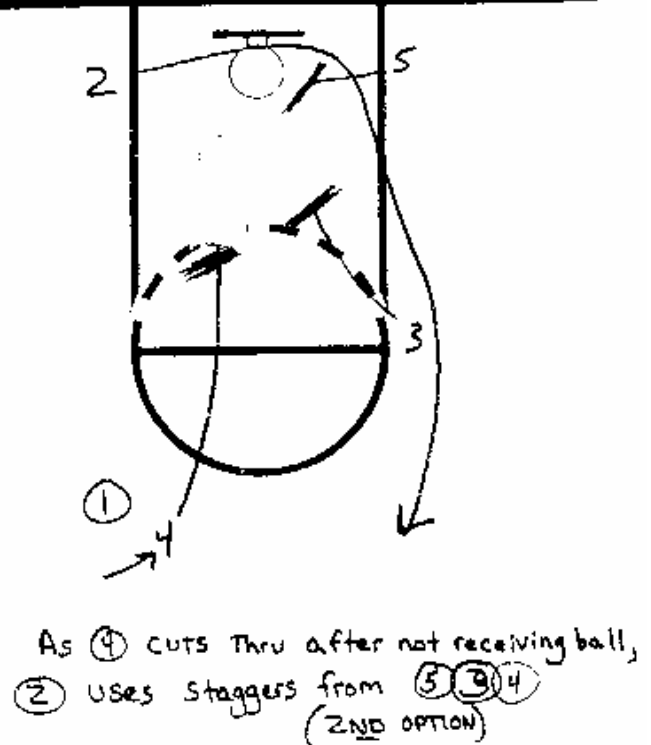

# COLLEGE

B A S K E T B A L L

Play Type SLOB

Play Name "SPUR"

**NOTES** (Option #1)

(ALTERNATIVE OPTION #1)

- \* ① ③ must sell that they are getting the ball - yell "Ball, Ball"
- \* ④ sprints once ③ clears FT line.

**NOTES** (Alternative Option #3)

(ALTERNATIVE OPTION #2)

PLAY TYPE: Sideline Out-of-Bounds

PLAY NAME: Special 3

PLAY TYPE: SIDELINE C.B.  
PLAY NAME: "PRINCETON"

PLAY TYPE: Sideline Out-of-Bounds

PLAY NAME: MICHIGAN STATE

② is not open for shot, ① passes to ⑤ in past after cross screen from ④ or reverses to ② who hits ④ coming off a screen from ③

PLAY TYPE: Sideline Out-of-Bounds

PLAY NAME: "Line"