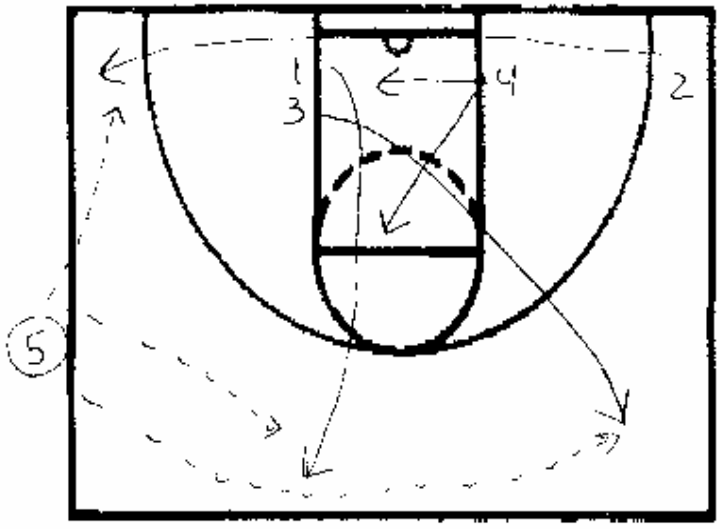

# BASKETBALL COLLEGE

Play Type SlOB

Play Name Late - Screen

③

**NOTES**  
 \* ② cuts off ⑤ to corner  
 \* ⑤ cuts off ③ to basket

③

\* ⑤ turns and downscreens for ①  
 who cuts to the top  
 \* ③ may lob to ④  
 Hit ② in corner  
 Hit ① for shot  
 Hit ⑤ low after backscreen  
 by ④ if ④ didn't get ball.

**NOTES**

PLAY TYPE: Sideline O.B.

PLAY NAME: "CORNER"

(OPTION #1)  
(Quick Hitter)

(IF 1 or 5 are not  
immediately open)

(ALTERNATE OPTION)

# COLLEGE

B A S K E T B A L L

Play Type SLOB

Play Name "SPUR"

**NOTES** (Option #1)

(ALTERNATIVE OPTION #1)

- \* ① ③ must sell that they are getting the ball - yell "Ball, Ball"
- \* ④ sprints once ③ clears FT line.