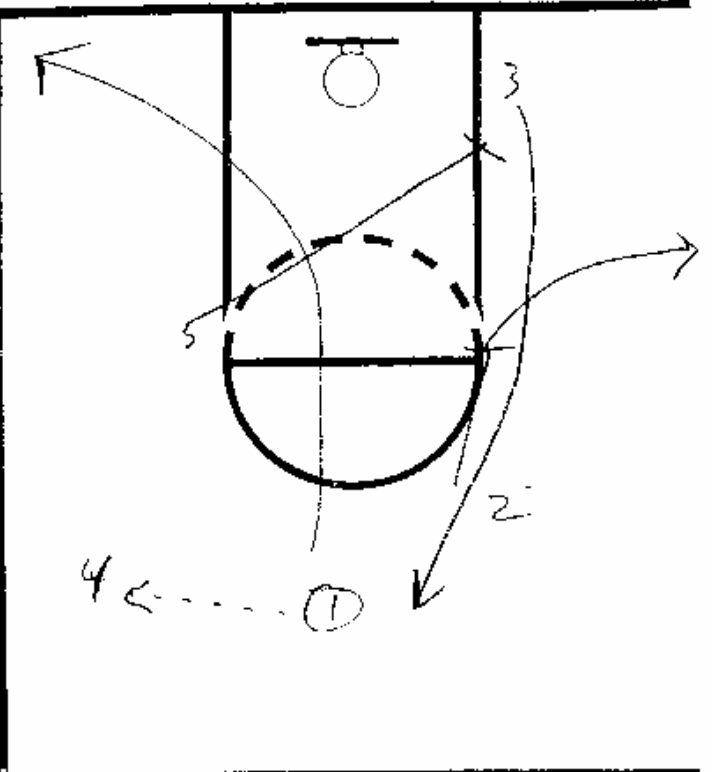

PLAY TYPE: Sideline Out-of-Bounds

PLAY NAME: Special 3