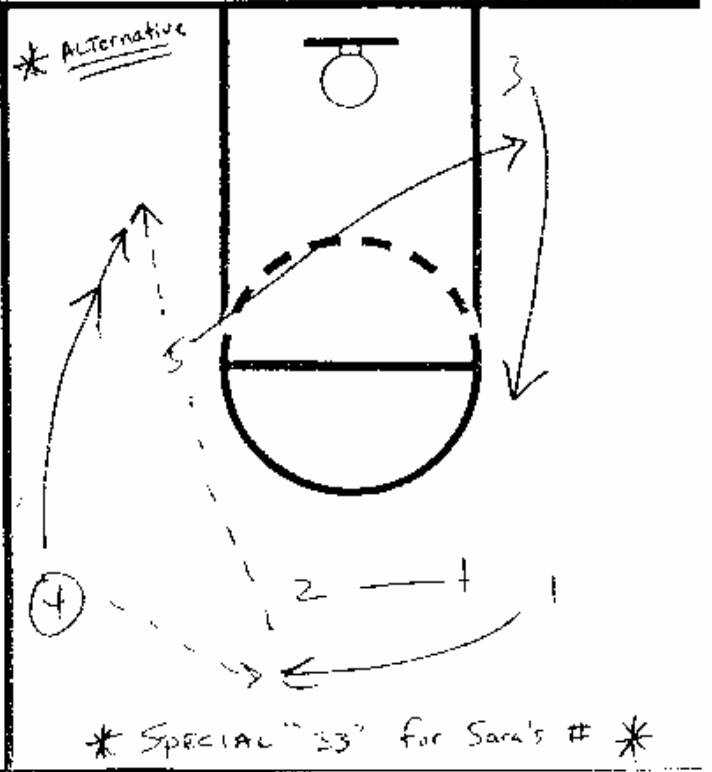

# COLLEGE

B A S K E T B A L L

Play Type SLOB

Play Name "SPUR"

**NOTES** (Option #1)

(ALTERNATIVE OPTION #1)

- \* ① ③ must sell that they are getting the ball - yell "Ball, Ball"
- \* ④ sprints once ③ clears FT line.

**NOTES** (Alternative Option #3)

(ALTERNATIVE OPTION #2)

PLAY TYPE: Sideline Out-of-Bounds

PLAY NAME: Special 3

PLAY TYPE: SIDELINE C.B.  
PLAY NAME: "PRINCETON"

PLAY TYPE: Sideline Out-of-Bounds

PLAY NAME: MICHIGAN STATE

② is not open for shot, ① passes to ⑤ in past after cross screen from ④ or reverses to ② who hits ④ coming off a screen from ③

PLAY TYPE: Sideline Out-of-Bounds

PLAY NAME: "Line"