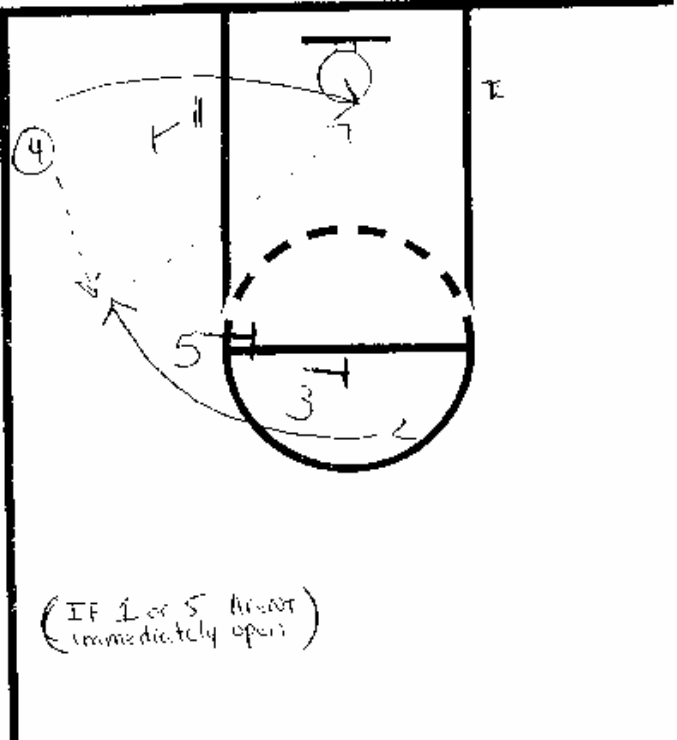

PLAY TYPE: Sideline O.B.

PLAY NAME: "CORNER"

PLAY TYPE: SIDELINE OUT-OF-BOUNDS

PLAY NAME: \_\_\_\_\_

→ TRYING TO GET AN OPEN SHOT FOR ③ OFF OF STAGGERED ① ⑤ Screen

→ IF ③ RECEIVES PASS BUT DOES NOT HAVE SHOT THERE ARE 3 OPTIONS

1. handoff to ② who gets a ~~screen~~ ball screen from ①
2. hit ② on backdoor OFF OF ①'s Screen (if no handoff occurs)
3. hit ⑤ posting up

PLAY TYPE: SLOB

PLAY NAME: "America's Play"

\* Two options for a "3"