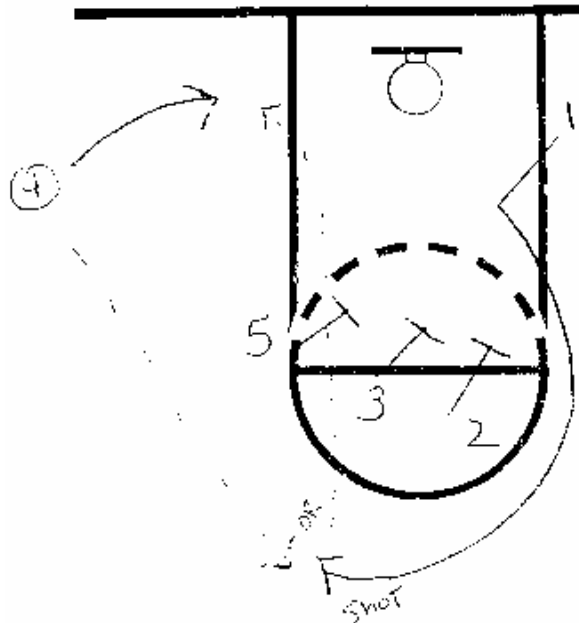

**NOTES**

PLAY TYPE: Sideline O.B.

PLAY NAME: "CORNER"

(OPTION #1)  
(Quick Hitter)

(IF 1 or 5 are not  
immediately open)

(ALTERNATE OPTION)

# COLLEGE

B A S K E T B A L L

Play Type SLOB

Play Name "SPUR"

**NOTES** (Option #1)

(ALTERNATIVE OPTION #1)

- \* ① ③ must sell that they are getting the ball - yell "Ball, Ball"
- \* ④ sprints once ③ clears FT line.