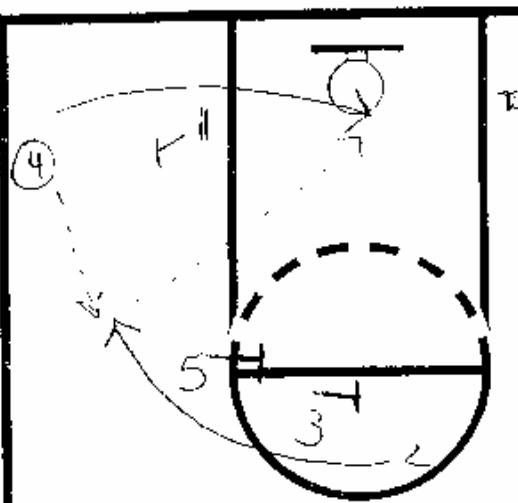

# BASKETBALL COLLEGE

Play Type SlOB

Play Name Late - Screen

③

**NOTES**  
 \* ② cuts off ⑤ to corner  
 \* ⑤ cuts off ③ to basket

③

\* ⑤ turns and downscreens for ①  
 who cuts to the top  
 \* ③ may lob to ④  
 Hit ② in corner  
 Hit ① for shot  
 Hit ⑤ low after backscreen  
 by ④ if ④ didn't get ball.

**NOTES**

PLAY TYPE: Sideline O.B.

PLAY NAME: "CORNER"

(OPTION #1)  
(Quick Hitter)

(IF 1 or 5 are not  
immediately open)

(ALTERNATE OPTION)

# COLLEGE

B A S K E T B A L L

Play Type SLOB

Play Name "SPUR"

**NOTES** (Option #1)

(ALTERNATIVE OPTION #1)

- \* ① ③ must sell that they are getting the ball - yell "Ball, Ball"
- \* ④ sprints once ③ clears FT line.

② is not open for shot, ① passes to ⑤ in past after cross screen from ④ or reverses to ② who hits ④ coming off a screen from ③

PLAY TYPE: Sideline Out-of-Bounds

PLAY NAME: "Line"