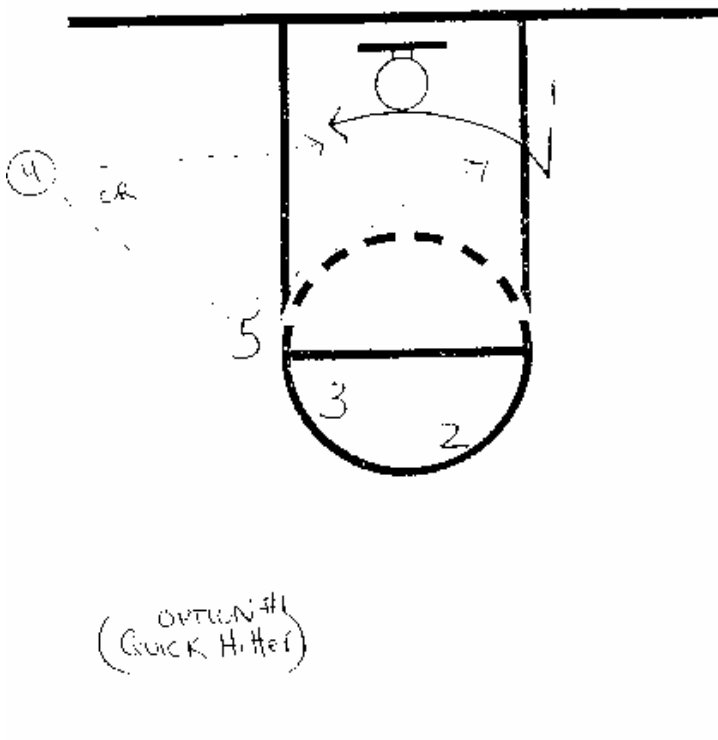

PLAY TYPE: Sideline O.B.

PLAY NAME: "CORNER"

PLAY TYPE: SIDELINE OUT-OF-BOUNDS

PLAY NAME: \_\_\_\_\_

→ TRYING TO GET AN OPEN SHOT FOR ③ OFF OF STAGGERED ① ⑤ Screen

→ IF ③ RECEIVES PASS BUT DOES NOT HAVE SHOT THERE ARE 3 OPTIONS

1. handoff to ② who gets a ~~screen~~ ball screen from ①
2. hit ② on backdoor OFF OF ①'s Screen (if no handoff occurs)
3. hit ⑤ posting up

PLAY TYPE: SLOB

PLAY NAME: "America's Play"

\* Two options for a "3"