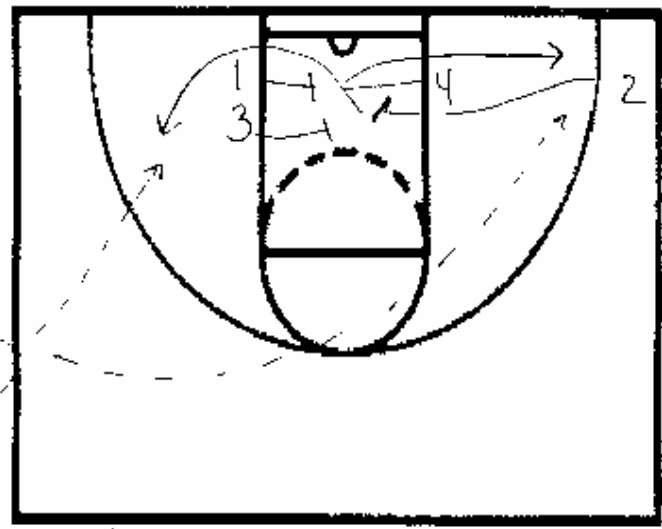

# BASKETBALL COLLEGE

Play Type SlOB

Play Name Late - Screen

③

**NOTES**  
 \* ② cuts off ⑤ to corner  
 \* ⑤ cuts off ③ to basket

③

\* ⑤ turns and downscreens for ①  
 who cuts to the top  
 \* ③ may lob to ④  
 Hit ② in corner  
 Hit ① for shot  
 Hit ⑤ low after backscreen  
 by ④ if ④ didn't get ball.

**NOTES**

PLAY TYPE: Sideline O.B.

PLAY NAME: "CORNER"

(OPTION #1)  
(Quick Hitter)

(IF 1 or 5 are not  
immediately open)

(ALTERNATE OPTION)

# COLLEGE

B A S K E T B A L L

Play Type SLOB

Play Name "SPUR"

**NOTES** (Option #1)

(ALTERNATIVE OPTION #1)

- \* ① ③ must sell that they are getting the ball - yell "Ball, Ball"
- \* ④ sprints once ③ clears FT line.