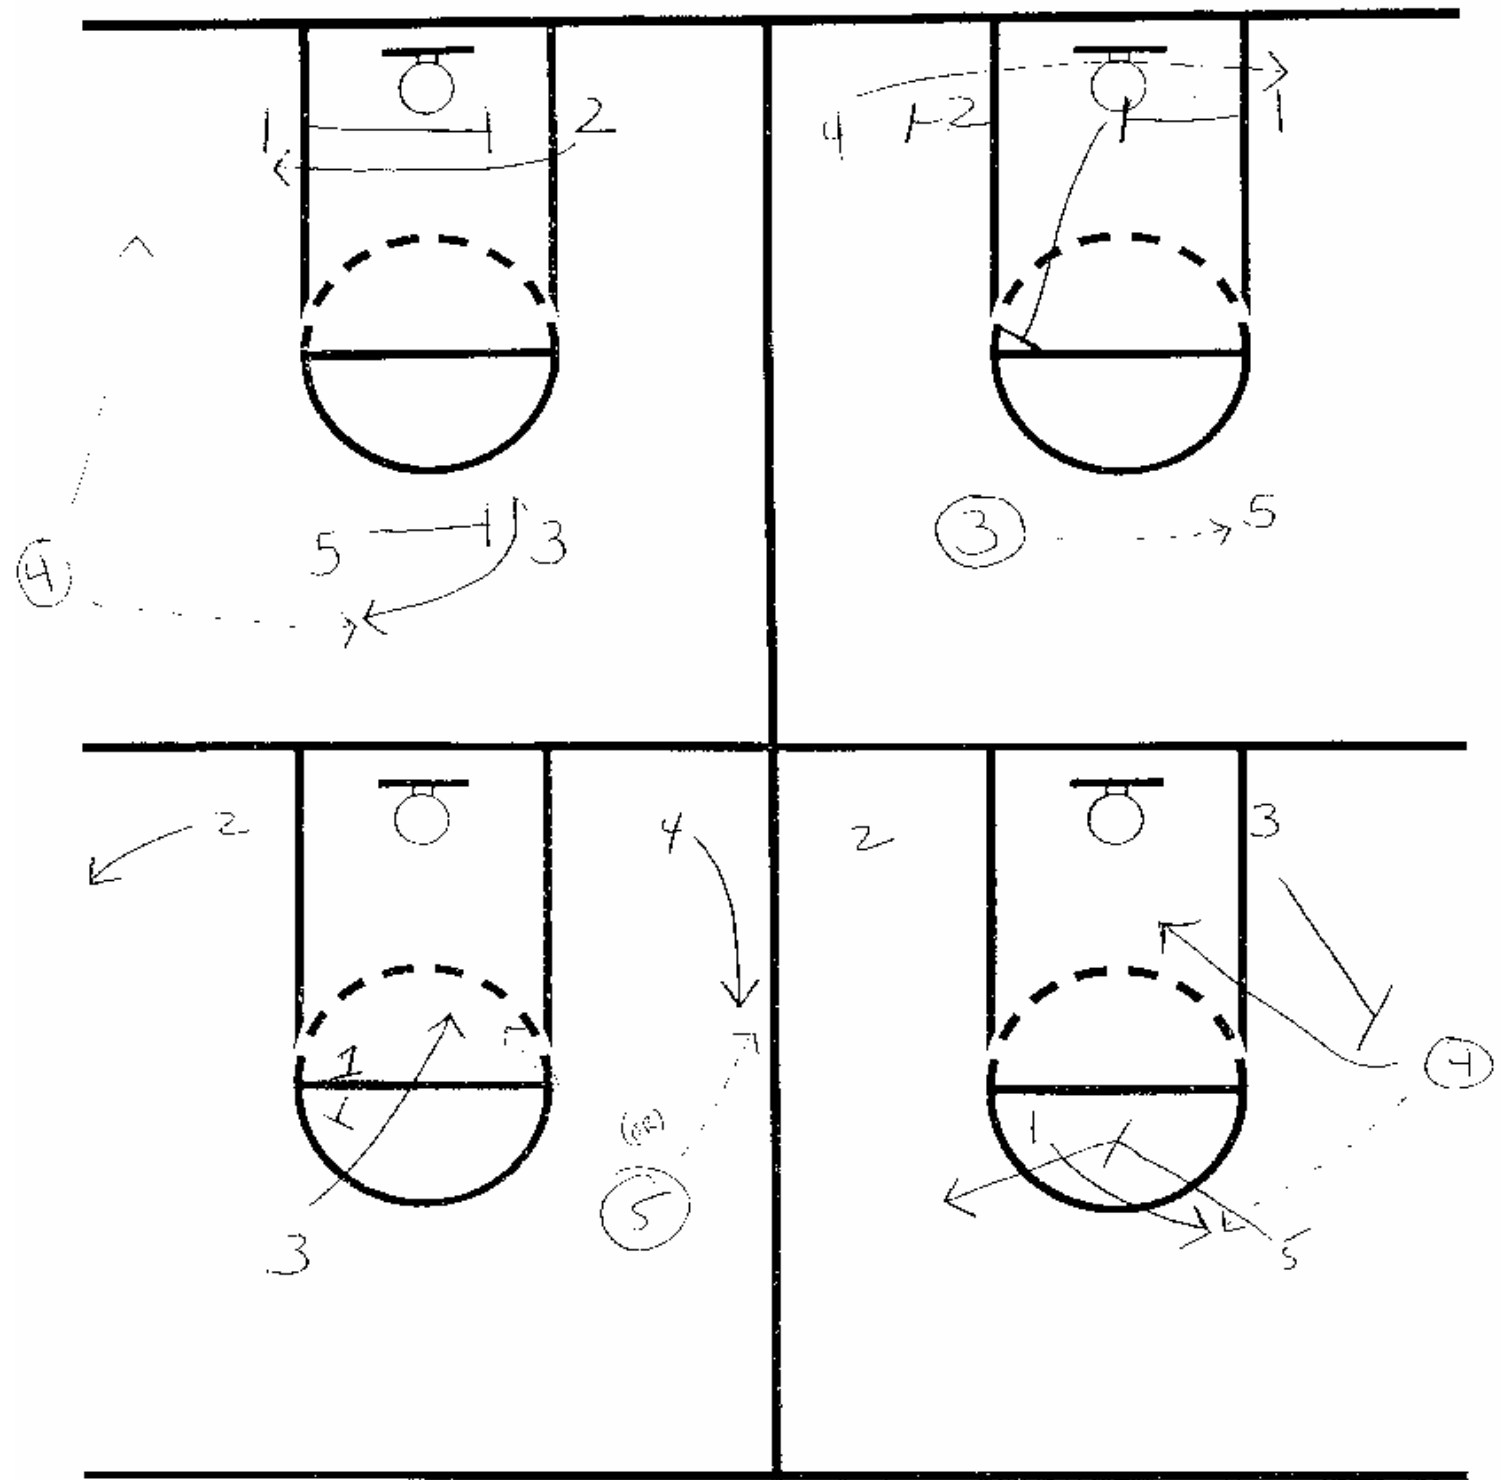

**NOTES** (Alternative Option #3)

(ALTERNATIVE OPTION #2)

PLAY TYPE: Sideline Out-of-Bounds

PLAY NAME: Special 3

PLAY TYPE: SIDELINE C.B.  
PLAY NAME: "PRINCETON"

PLAY TYPE: Sideline Out-of-Bounds

PLAY NAME: MICHIGAN STATE

② is not open for shot, ① passes to ⑤ in past after cross screen from ④ or reverses to ② who hits ④ coming off a screen from ③

PLAY TYPE: Sideline Out-of-Bounds

PLAY NAME: "Line"