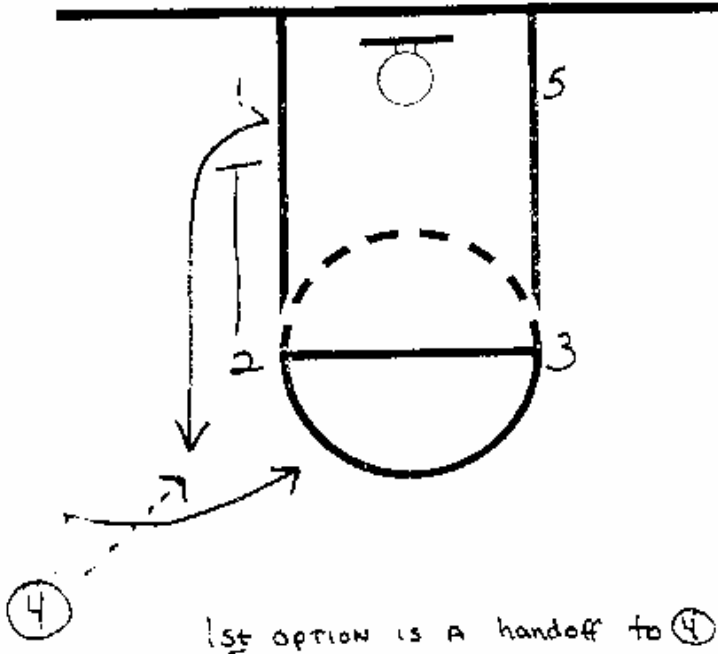

# COLLEGE

B A S K E T B A L L

Play Type SLOB

Play Name "SPUR"

**NOTES** (Option #1)

(ALTERNATIVE OPTION #1)

- \* ① ③ must sell that they are getting the ball - yell "Ball, Ball"
- \* ④ sprints once ③ clears FT line.

**NOTES** (Alternative Option #3)

(ALTERNATIVE OPTION #2)

PLAY TYPE: Sideline Out-of-Bounds

PLAY NAME: Special 3

PLAY TYPE: SIDELINE C.B.  
PLAY NAME: "PRINCETON"

PLAY TYPE: Sideline Out-of-Bounds

PLAY NAME: MICHIGAN STATE

② is not open for shot, ① passes to ⑤ in past after cross screen from ④ or reverses to ② who hits ④ coming off a screen from ③

PLAY TYPE: Sideline Out-of-Bounds

PLAY NAME: "Line"