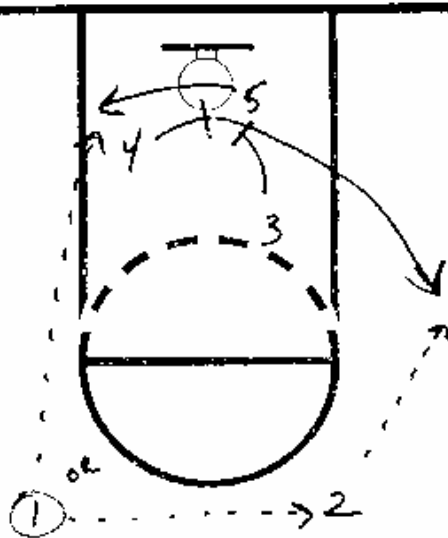

# COLLEGE

B A S K E T B A L L

Play Type SLOB

Play Name "SPUR"

**NOTES** (Option #1)

(ALTERNATIVE OPTION #1)

- \* ① ③ must sell that they are getting the ball - yell "Ball, Ball"
- \* ④ sprints once ③ clears FT line.

**NOTES** (Alternative Option #3)

(ALTERNATIVE OPTION #2)

PLAY TYPE: Sideline Out-of-Bounds

PLAY NAME: Special 3

PLAY TYPE: SIDELINE C.B.  
PLAY NAME: "PRINCETON"

PLAY TYPE: Sideline Out-of-Bounds

PLAY NAME: MICHIGAN STATE

② is not open for shot, ① passes to ⑤ in past after cross screen from ④ or reverses to ② who hits ④ coming off a screen from ③

PLAY TYPE: Sideline Out-of-Bounds

PLAY NAME: "Line"