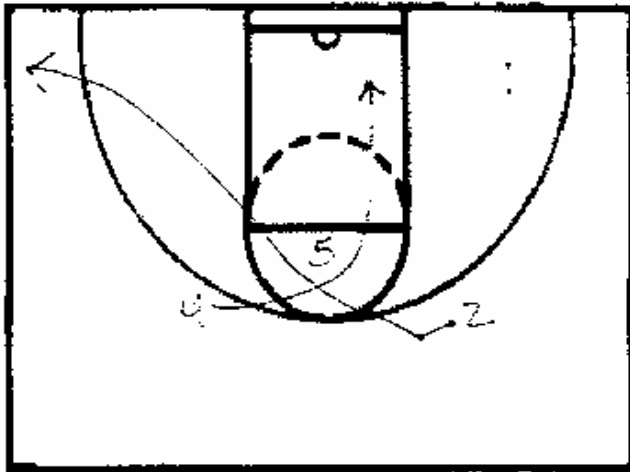

# BASKETBALL COLLEGE

Play Type SlOB

Play Name Late - Screen

③

**NOTES**  
 \* ② cuts off ⑤ to corner  
 \* ⑤ cuts off ③ to basket

③

\* ⑤ turns and downscreens for ①  
 who cuts to the top  
 \* ③ may lob to ④  
 Hit ② in corner  
 Hit ① for shot  
 Hit ⑤ low after backscreen  
 by ④ if ④ didn't get ball.