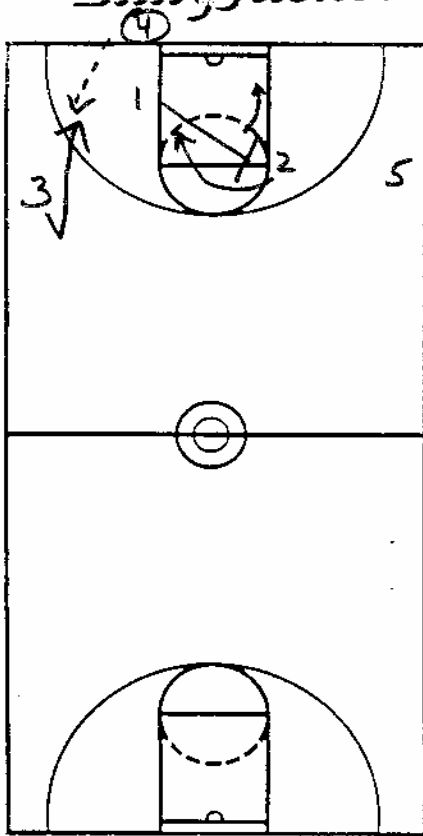

LeTourneau University Lady Jacket Basketball

1-4 Press OFFENSE

NOTES

ENTRY TO FORWARD

- Enter to ③
- ⑤ Goes to half-court
- 2 cutters go through
 - a) ② to halfcourt
 - b) ① to middle
- ④ Steps in as the 2nd guard
- Same rules applies as normal

NOTES

ENTRY TO WEAK FORWARD

- ④ runs baseline, otherwise that will be an awfully difficult pass to the weakside.

*** NOTE ***

ENTRY TO FORWARD IS THE SAME ACTION regardless of whether we are in "Regular" or "Special"

LeTourneau University Lady Jacket Basketball

1-4 Press Offense (GUARD ENTRY)

NOTES

REGULAR

- * Inbounder goes to middle
- * Guards stay back
- * 2-1-2 set
- * Guard w/out ball stays behind ball
- * Middle finds hole in press and shadows/mirrors dribbler
- * Deep forwards act like PISTONS - Going up and back. Ballside big comes up, opposite goes back