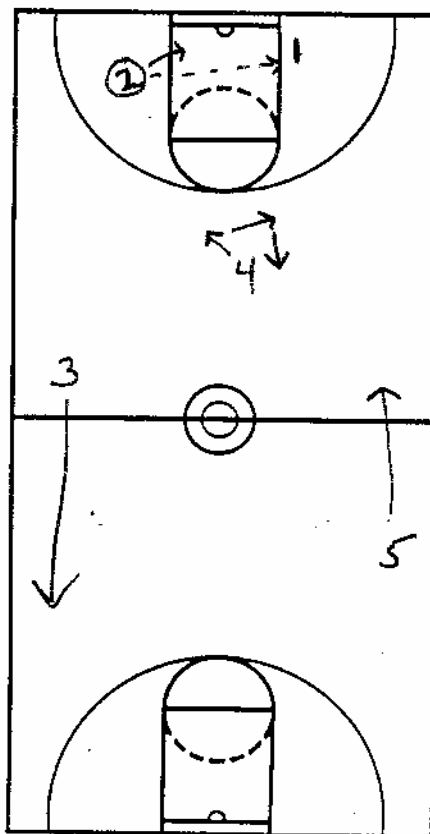

REGULAR

- Inbounder goes to middle
- Guards stay back
- 2-1-2 set
- Guard w/out ball stays behind ball
- Middle finds hole in press and shadows/mirrors dribbler
- Deep forwards act like PISTONS - Going up and back. Ballside big comes up, opposite goes back

#2