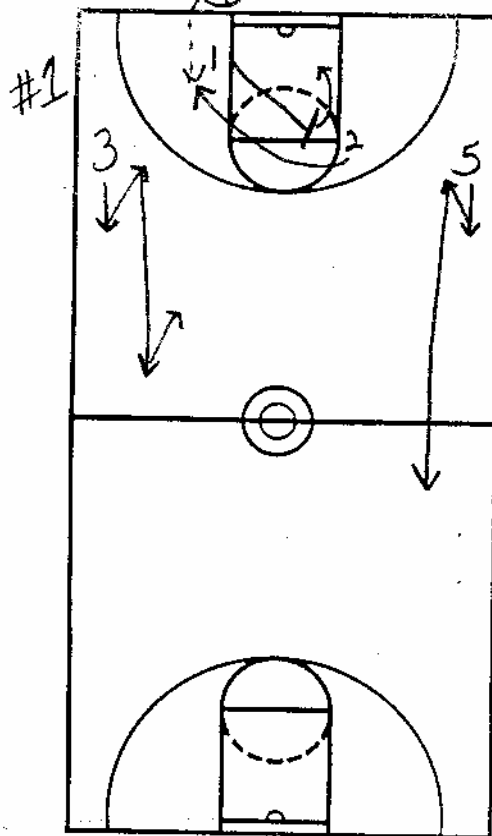

LeTourneau University Lady Jacket Basketball

1-4 Press OFFENSE

NOTES

ENTRY TO FORWARD

- Enter to ③
- ⑤ Goes to half-court
- 2 cutters go through
 - a) ② to halfcourt
 - b) ① to middle
- ④ Steps in as the 2nd guard
- Same rules applies as normal

NOTES

ENTRY TO WEAK FORWARD

- ④ runs baseline, otherwise that will be an awfully difficult pass to the weakside.

*** NOTE ***

ENTRY TO FORWARD IS THE SAME ACTION regardless of whether we are in "Regular" or "Special"

LeTourneau University Lady Jacket Basketball

1-4 Press Offense (GUARD ENTRY)

NOTES

REGULAR

- * Inbounder goes to middle
- * Guards stay back
- * 2-1-2 set
- * Guard w/out ball stays behind ball
- * Middle finds hole in press and shadows/mirrors dribbler
- * Deep forwards act like PISTONS - Going up and back. Ballside big comes up, opposite goes back