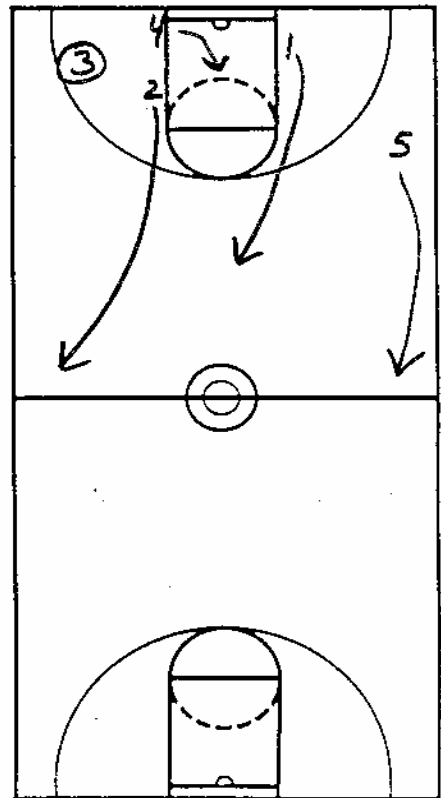

LeTourneau University Lady Jacket Basketball

1-4 Press OFFENSE

NOTES

ENTRY TO FORWARD

- Enter to ③
- ⑤ Goes to half-court
- 2 cutters go through
 - a) ② to halfcourt
 - b) ① to middle
- ④ Steps in as the 2nd guard
- Same rules applies as normal

NOTES

ENTRY TO WEAK FORWARD

- ④ runs baseline, otherwise that will be an awfully difficult pass to the weakside.

*** NOTE ***

ENTRY TO FORWARD IS THE SAME ACTION regardless of whether we are in "Regular" or "Special"

LeTourneau University Lady Jacket Basketball

1-4 Press Offense (GUARD ENTRY)

NOTES

REGULAR

- * Inbounder goes to middle
- * Guards stay back
- * 2-1-2 set
- * Guard w/out ball stays behind ball
- * Middle finds hole in press and shadows/mirrors dribbler
- * Deep forwards act like PISTONS - Going up and back. Ballside big comes up, opposite goes back