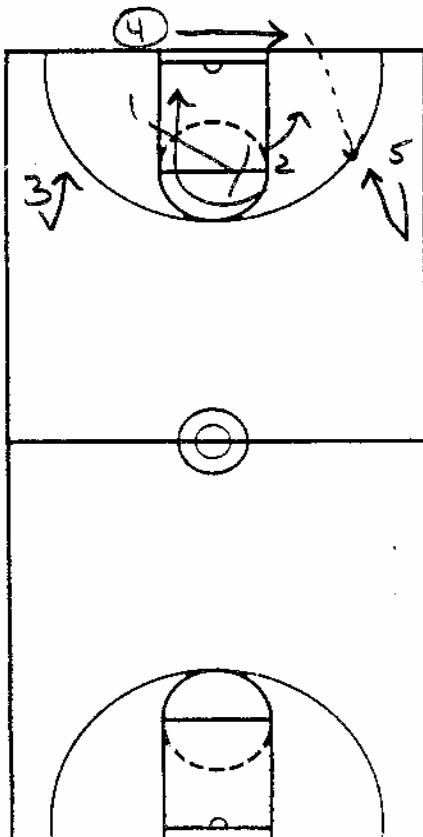

LeTourneau University Lady Jacket Basketball

1-4 Press OFFENSE

NOTES

ENTRY TO FORWARD

- Enter to ③
- ⑤ Goes to half-court
- 2 cutters go through
 - a) ② to halfcourt
 - b) ① to middle
- ④ Steps in as the 2nd guard
- Same rules applies as normal

NOTES

ENTRY TO WEAK FORWARD

- ④ runs baseline, otherwise that will be an awfully difficult pass to the weakside.

*** NOTE ***

ENTRY TO FORWARD IS THE SAME ACTION regardless of whether we are in "Regular" or "Special"

LeTourneau University Lady Jacket Basketball

1-4 Press Offense (GUARD ENTRY)

NOTES

REGULAR

- * Inbounder goes to middle
- * Guards stay back
- * 2-1-2 set
- * Guard w/out ball stays behind ball
- * Middle finds hole in press and shadows/mirrors dribbler
- * Deep forwards act like PISTONS - Going up and back. Ballside big comes up, opposite goes back