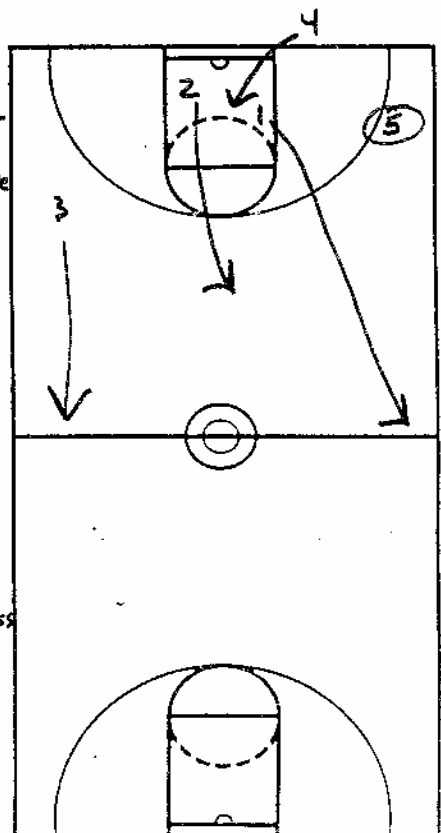

LeTourneau University Lady Jacket Basketball

1-4 Press OFFENSE

NOTES

ENTRY TO FORWARD

- Enter to ③
- ⑤ Goes to half-court
- 2 cutters go through
 - a) ② to halfcourt
 - b) ① to middle
- ④ Steps in as the 2nd guard
- Same rules applies as normal

NOTES

ENTRY TO WEAK FORWARD

- ④ runs baseline, otherwise that will be an awfully difficult pass to the weakside.

*** NOTE ***

ENTRY TO FORWARD IS THE SAME ACTION regardless of whether we are in "Regular" or "Special"

LeTourneau University Lady Jacket Basketball

1-4 Press Offense (GUARD ENTRY)

NOTES

REGULAR

- * Inbounder goes to middle
- * Guards stay back
- * 2-1-2 set
- * Guard w/out ball stays behind ball
- * Middle finds hole in press and shadows/mirrors dribbler
- * Deep forwards act like PISTONS - Going up and back. Ballside big comes up, opposite goes back